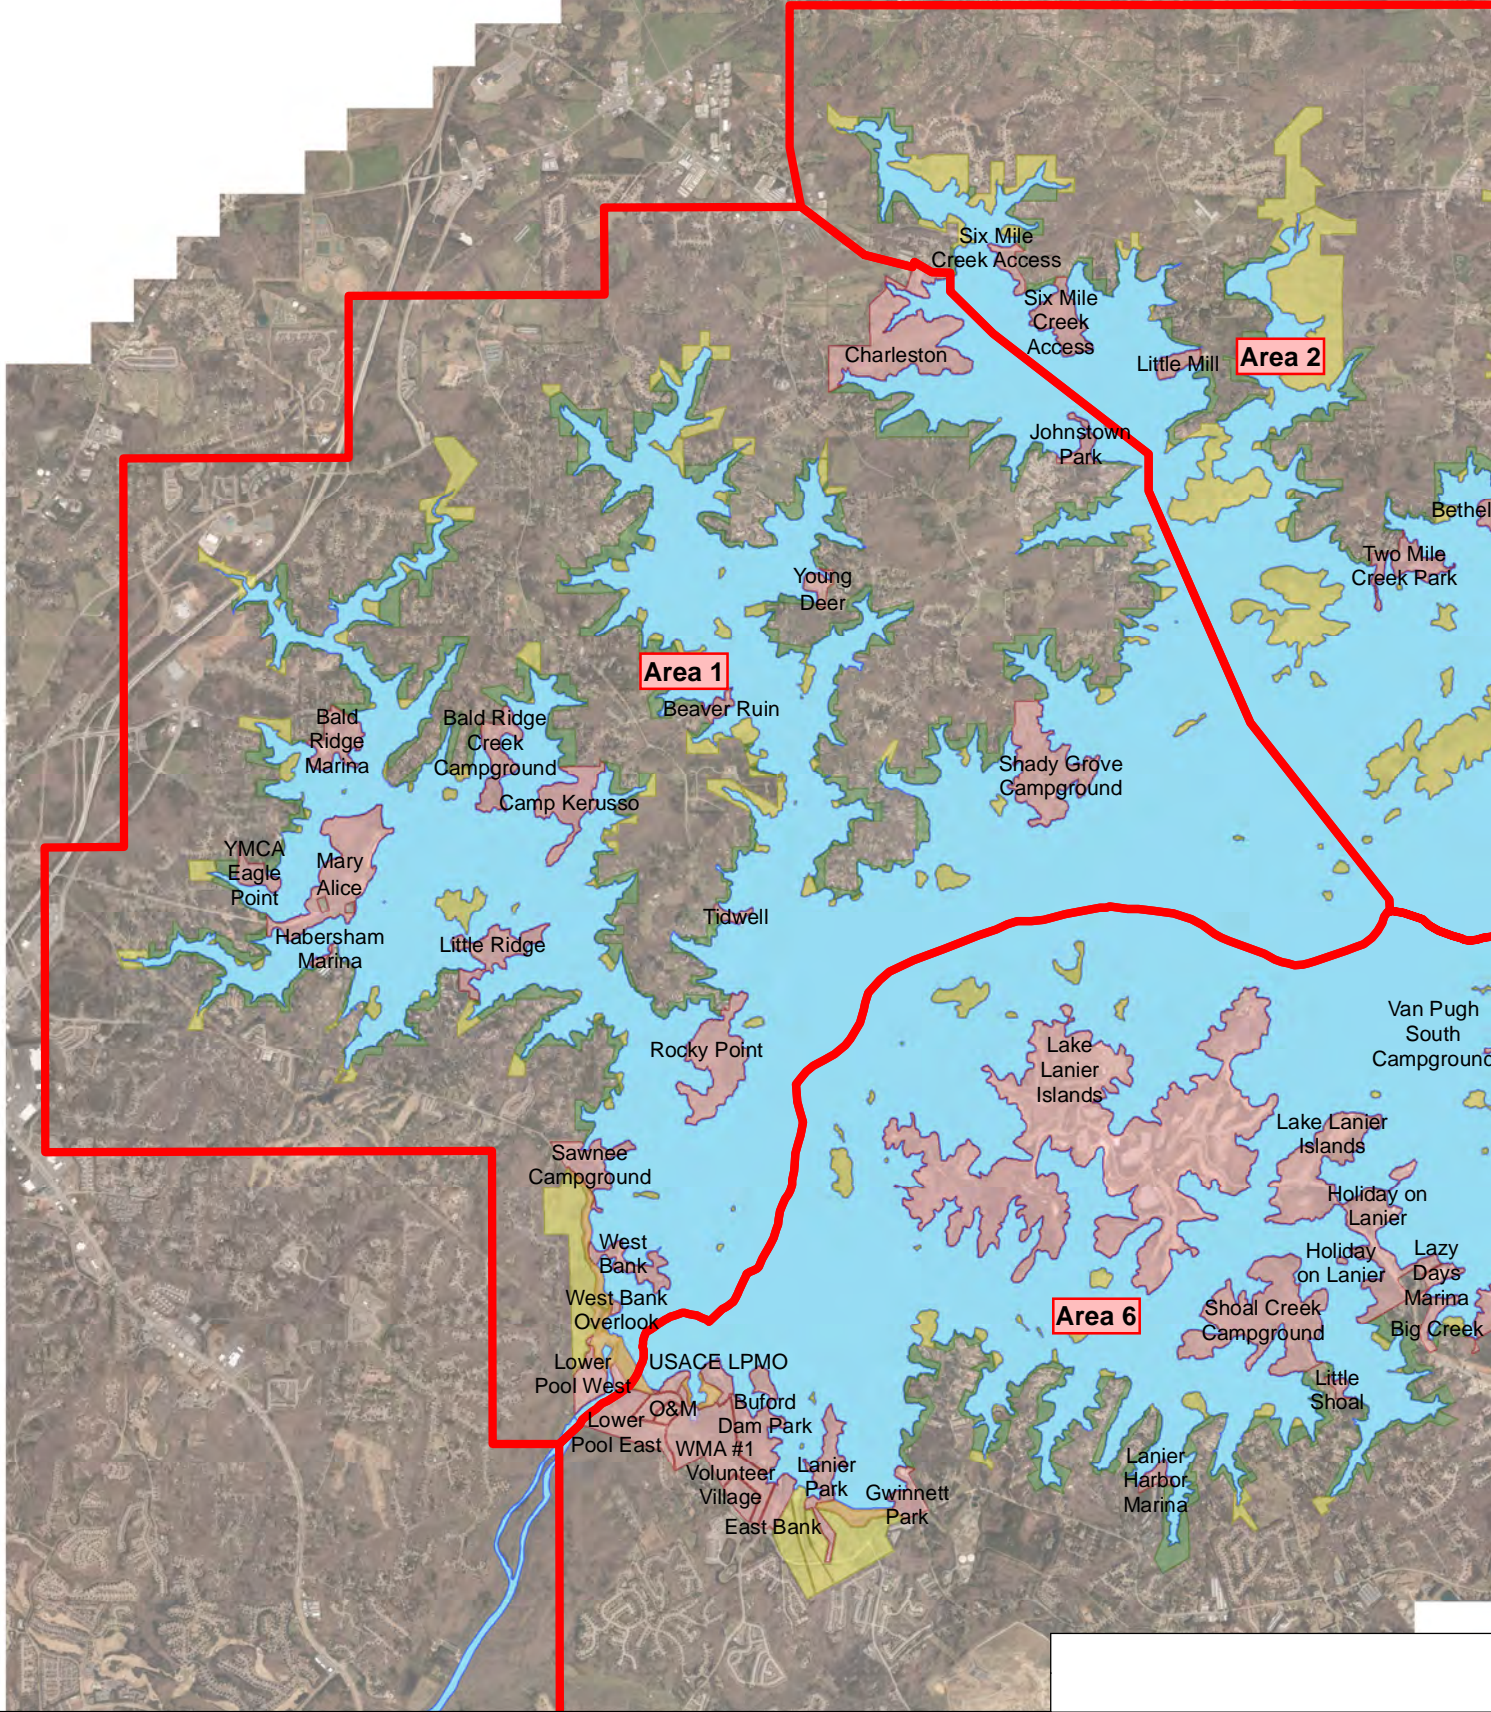

Contact Information

Area 1
Email: lanierslm-area1@usace.army.mil
Phone: 770-904-3273

Lake Sidney Lanier
Shoreline Management
Area 1 Overview

1:64,800

1 in = 1,800 yards