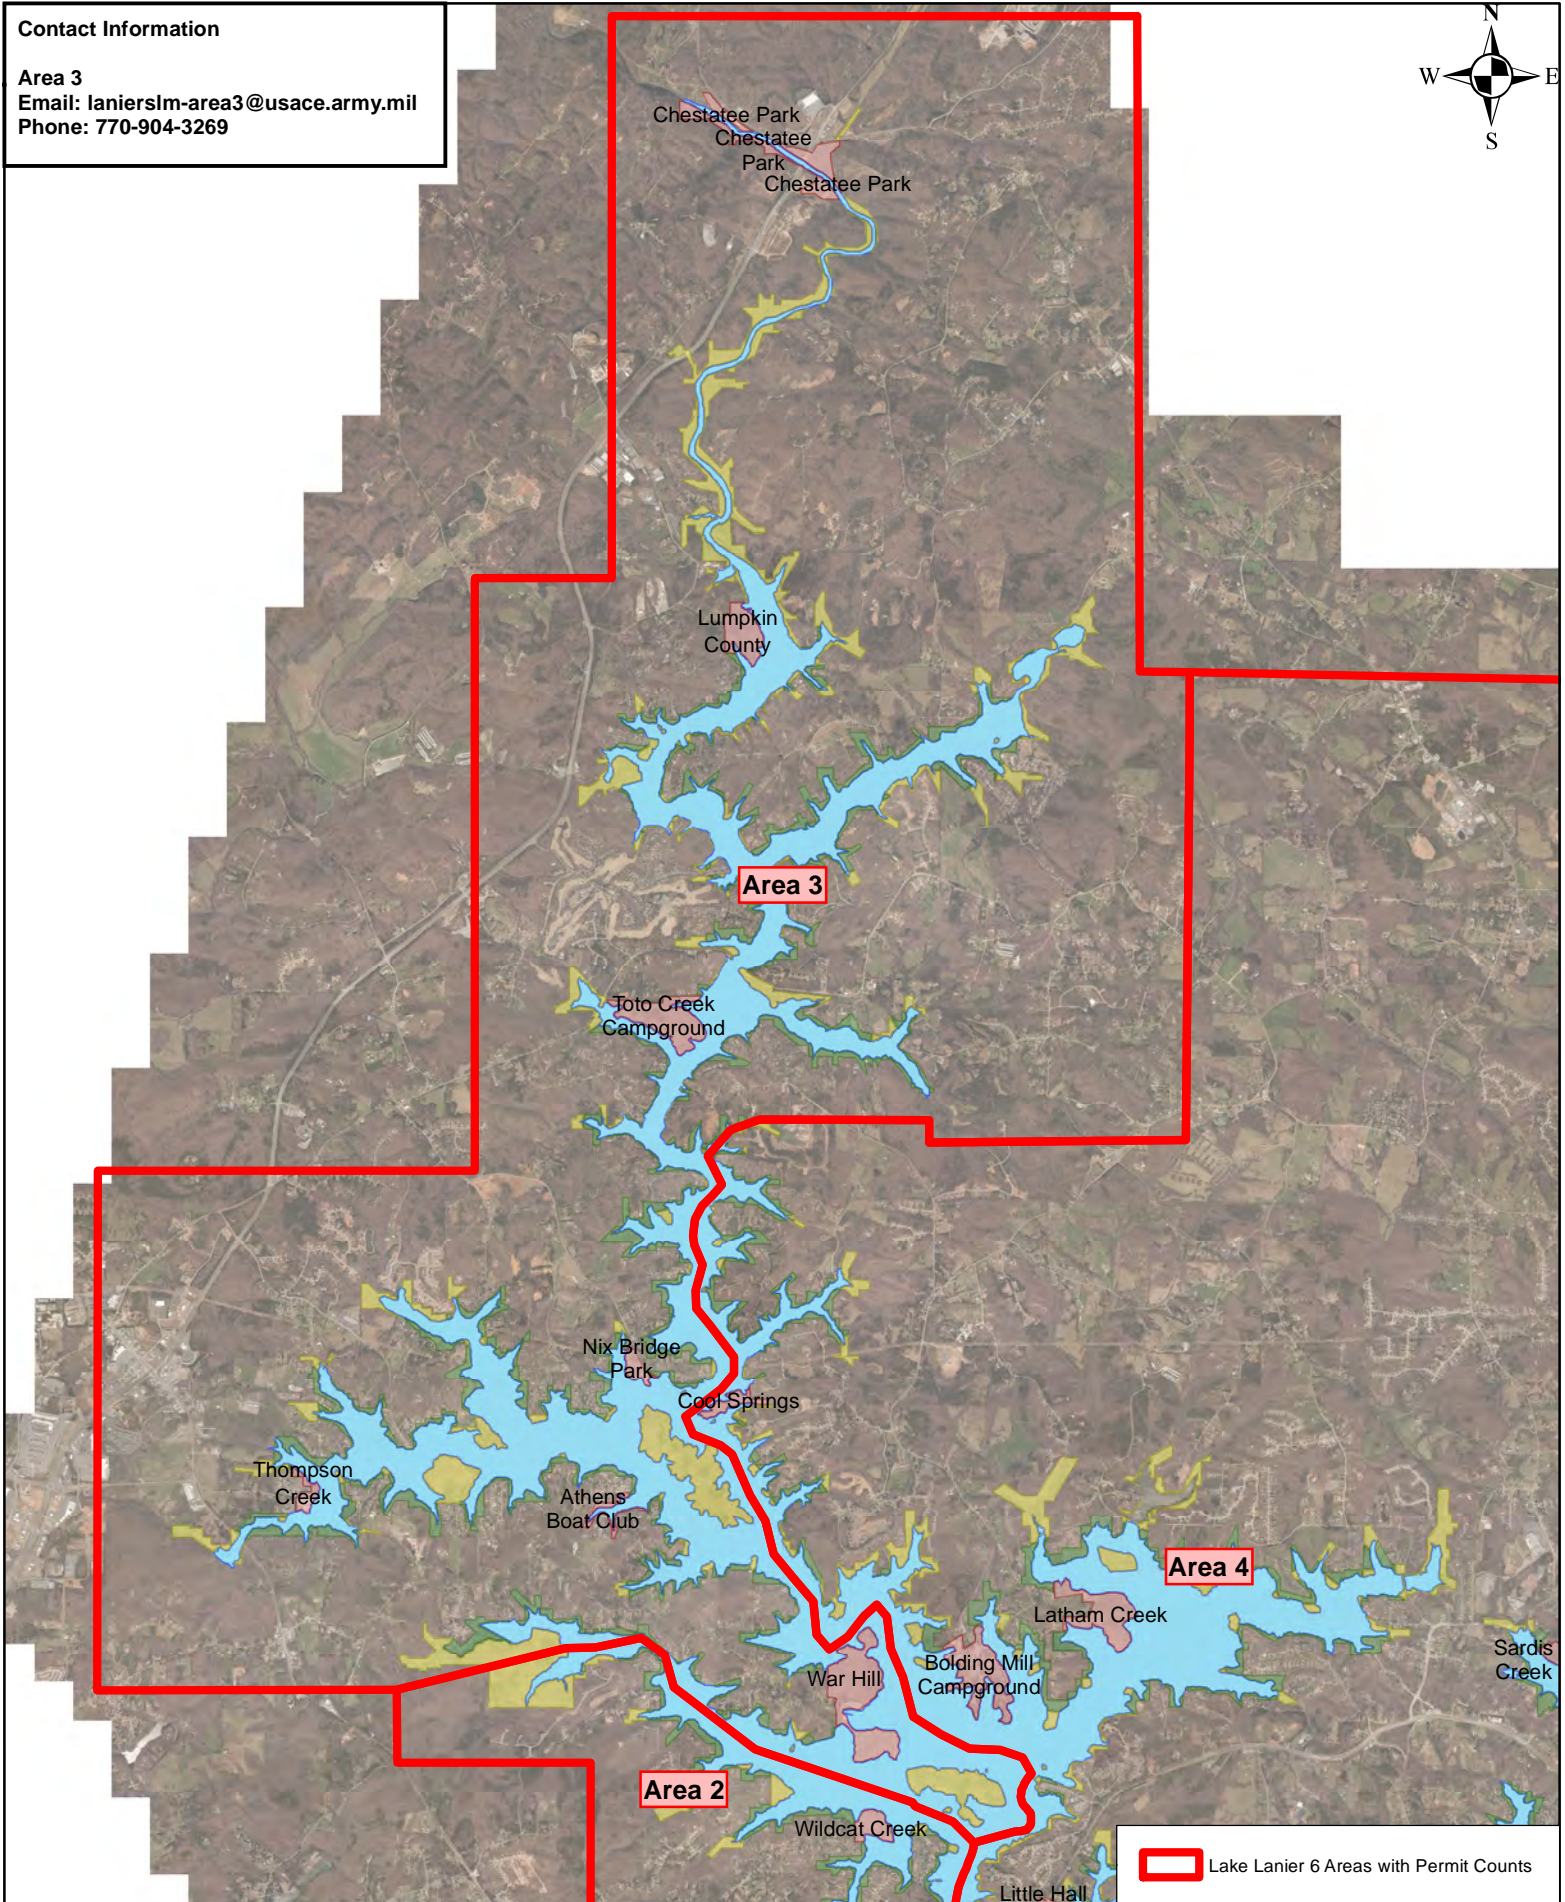

Contact Information

Area 3
Email: lanierslm-area3@usace.army.mil
Phone: 770-904-3269

Lake Sidney Lanier
Shoreline Management
Area 3 Overview

1:72,000
1 in = 2,000 yards