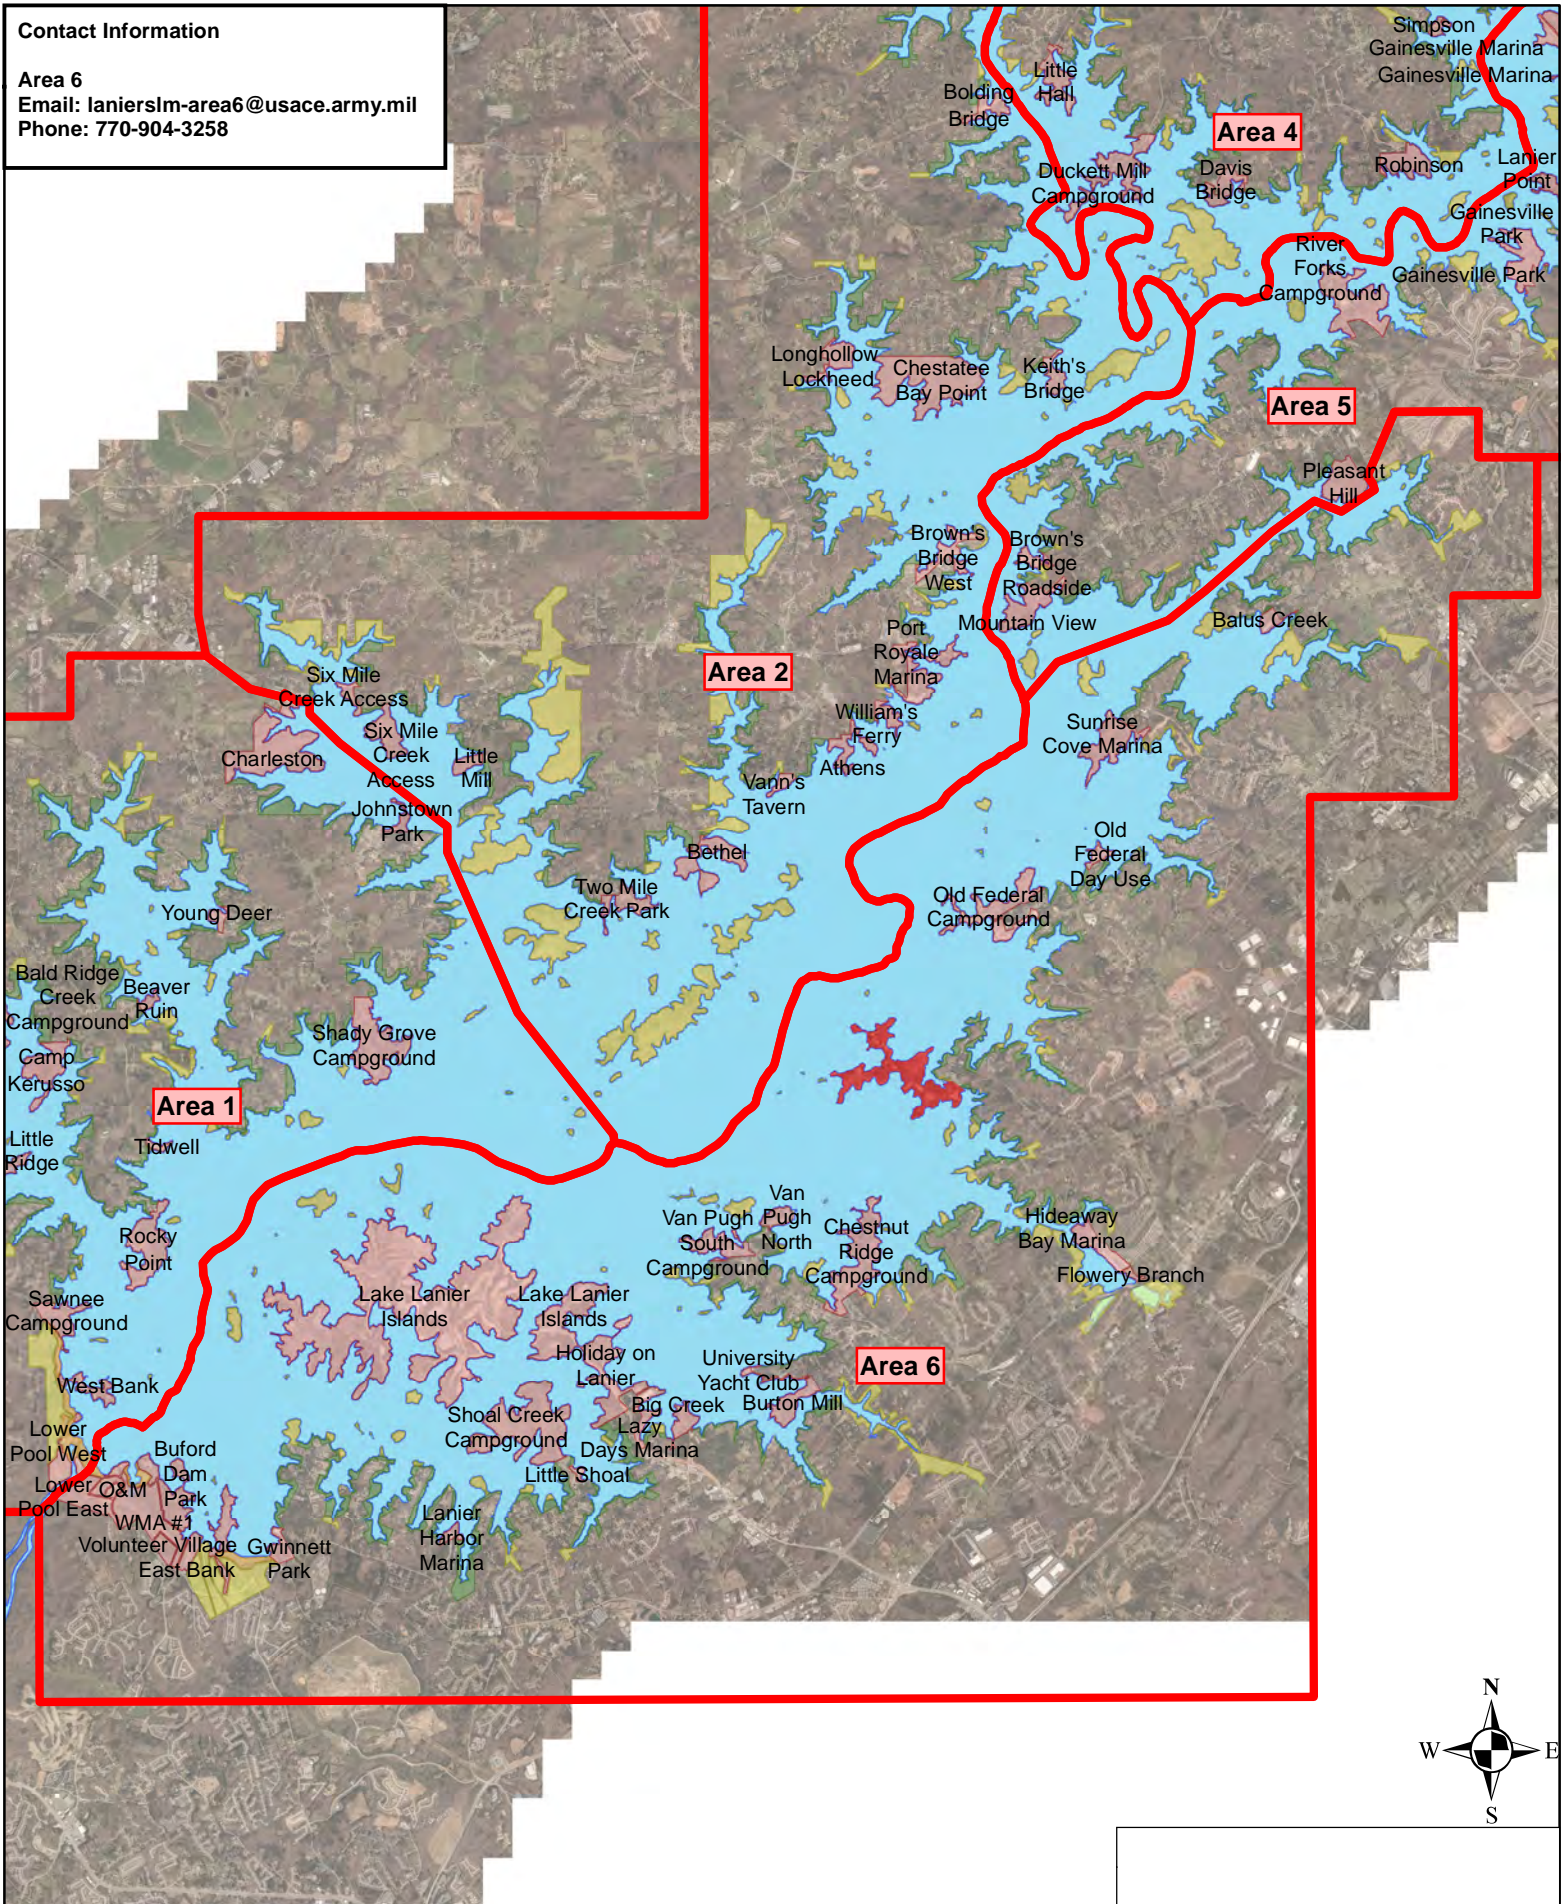

Contact Information

Area 6  
Email: lanierslm-area6@usace.army.mil  
Phone: 770-904-3258

Lake Sidney Lanier  
Shoreline Management  
Area 6 Overview

1:93,600

1 in = 2,600 yards